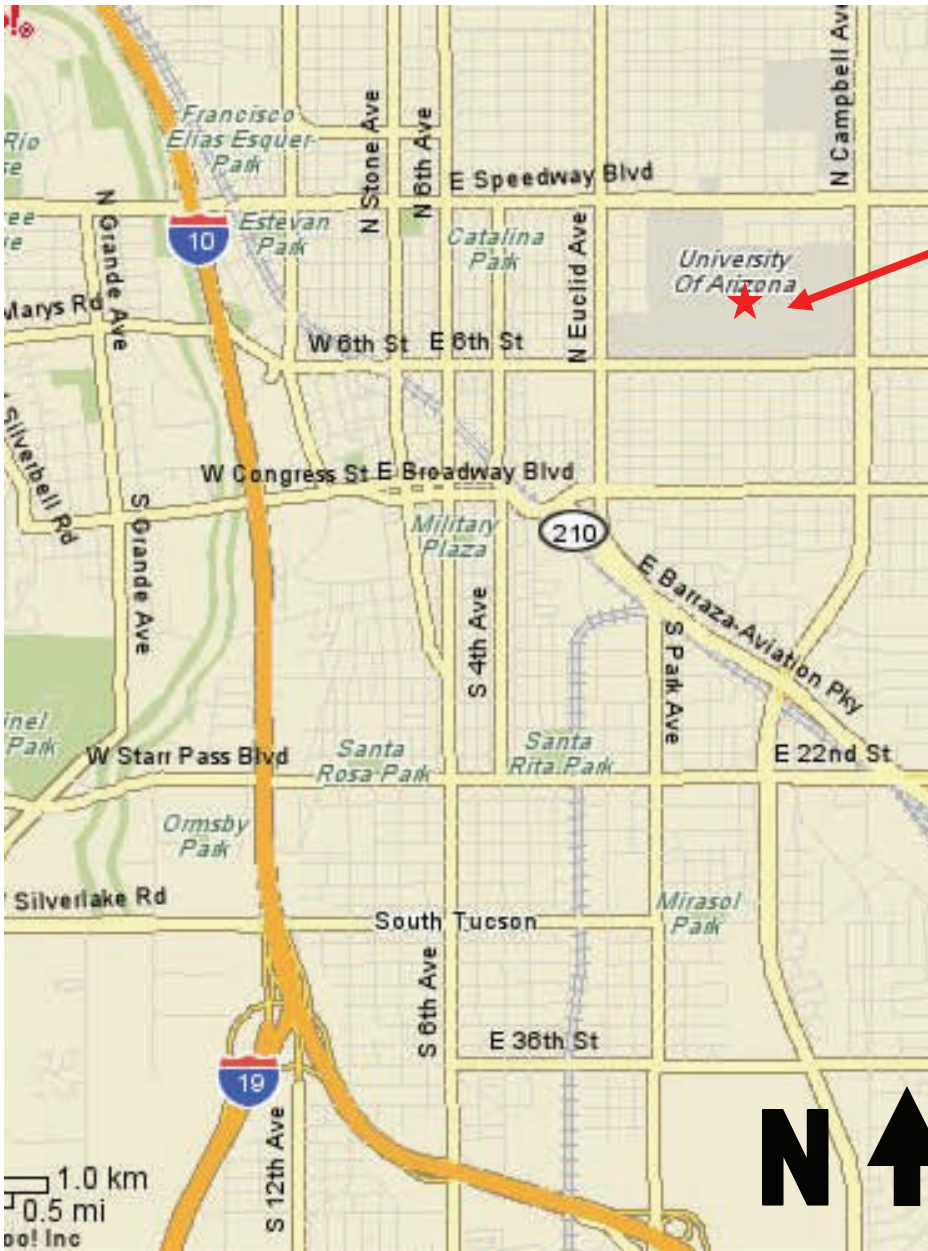

# Justice For All's (JFA) Abortion: From Debate To Dialogue Seminar

University of Arizona  
Student Memorial Union  
1303 E University Blvd, Tucson, AZ  
(520) 621-2211  
**Level 3: Catalina and Tucson Rooms**

## How to get to Student Memorial Union:

### Heading east on I-10

- 1) Take exit #257 onto N FREEWAY RD toward Univ-Ariz/ SPEEDWAY BLVD - go 0.4 mi
- 2) Turn LEFT on W SPEEDWAY BLVD - go 0.8 mi
- 3) Continue on E SPEEDWAY BLVD - go 0.9 mi
- 4) Turn RIGHT on N PARK AVE - go 0.4 mi
- 5) Turn LEFT on E 4TH ST - go 0.2 mi
- 6) Turn LEFT on E SOUTH CAMPUS DR - go 0.1 mi
- 7) Arrive at 1303 E UNIVERSITY BLVD, TUCSON, on the LEFT

## Directions and Details