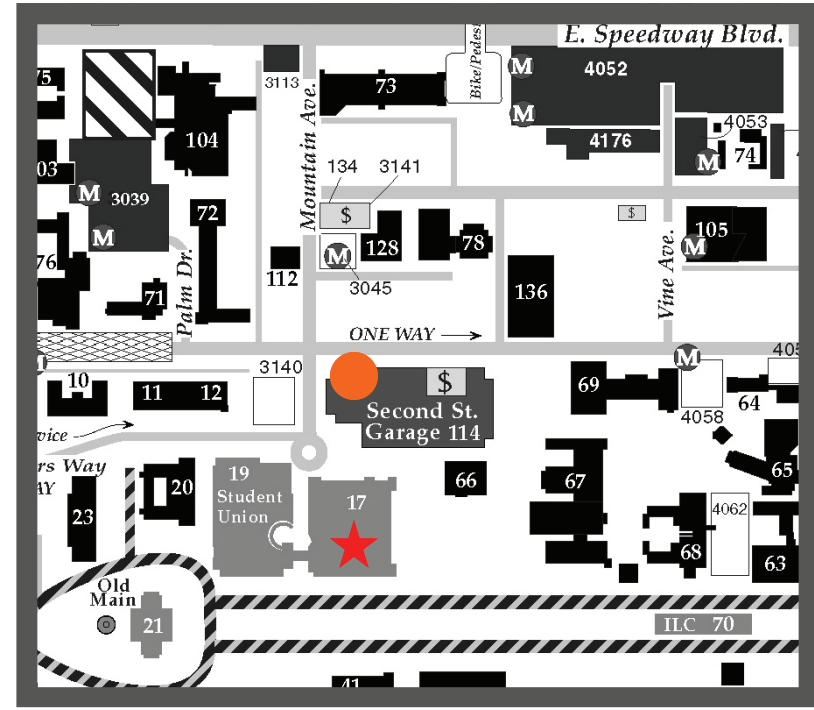

## Directions and Details

★ University of Arizona  
Student Memorial Union  
1303 E University Blvd  
Tucson, AZ  
(520) 621-2211  
**(Level 3)**  
**(Catalina and Tucson Rooms)**

Please Pre-REGISTER!  
LIMITED SEATING!!!

○ University of Arizona  
Parking Garages