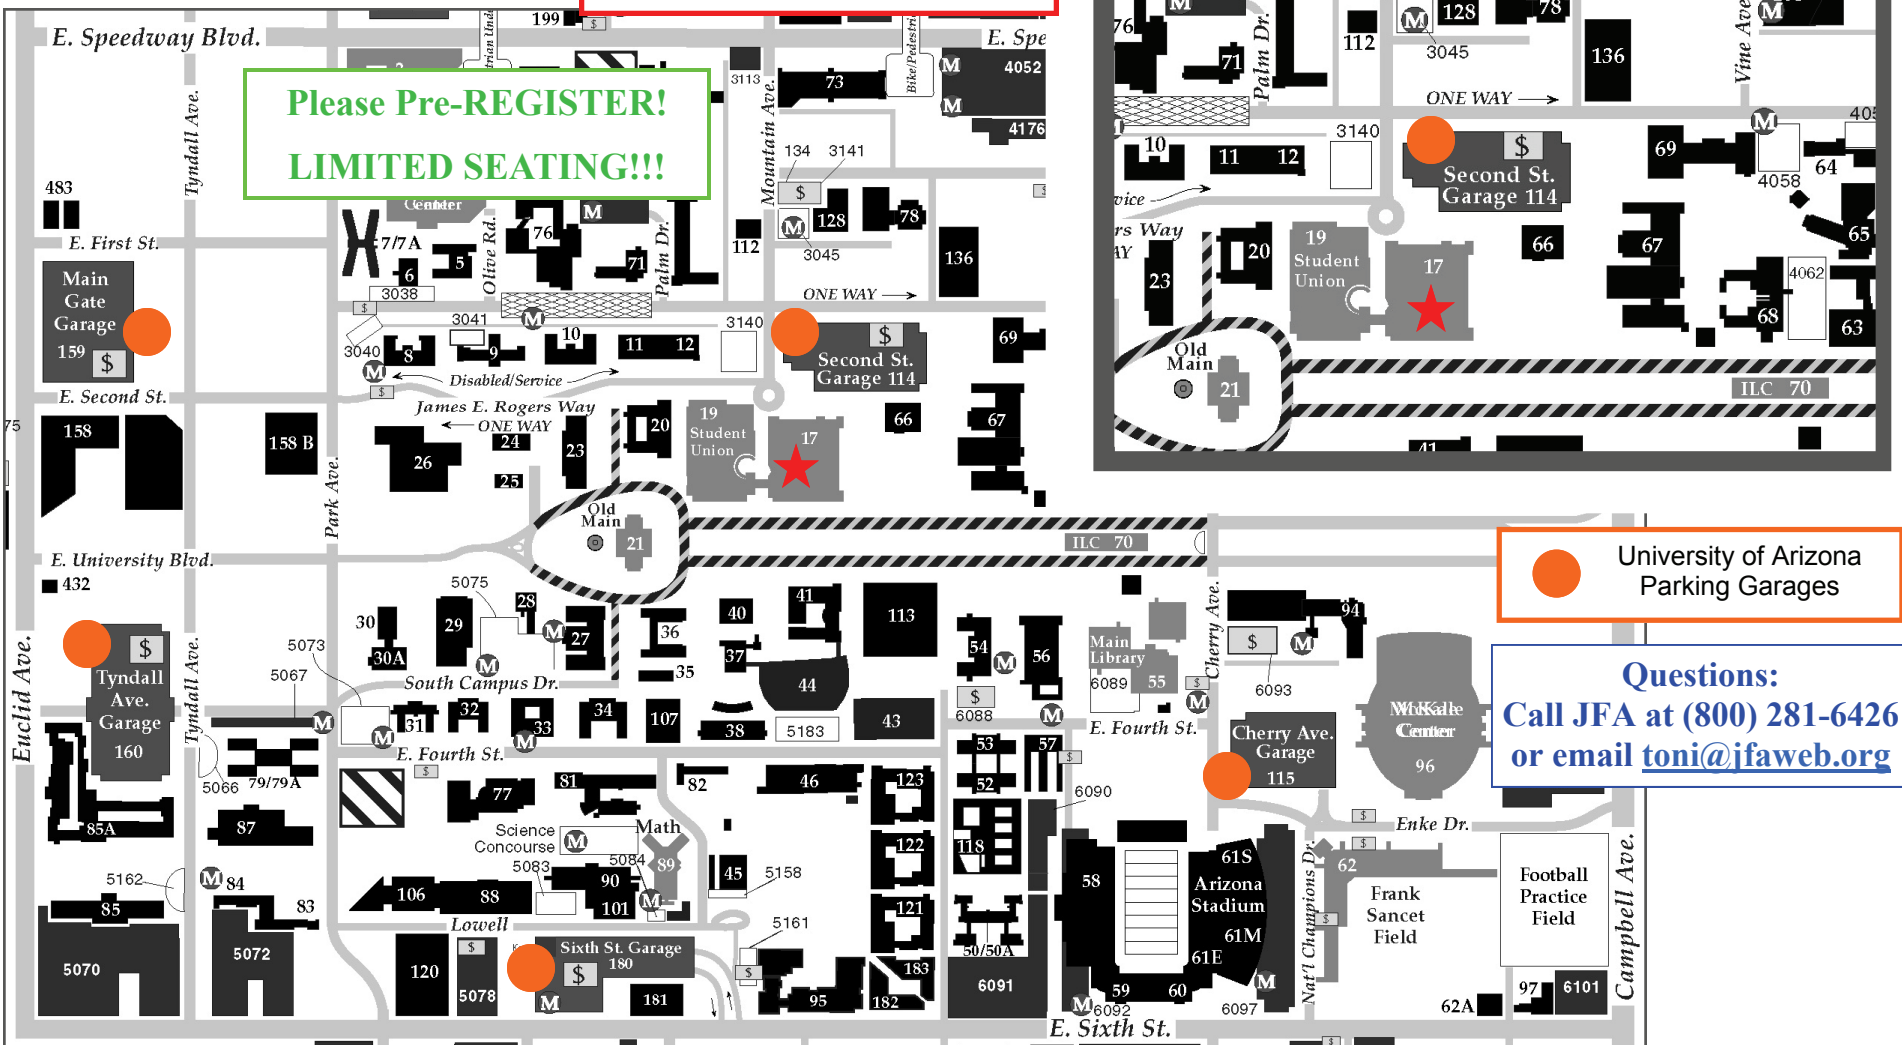

## Directions and Details

### Abortion: From Debate To Dialogue Seminar

**When:** Sunday, February 1, 2009

**Time:** 12-1 PM Pizza Lunch, 1-5:30 PM Seminar

**Location:** Univ of Arizona Student Memorial Union,  
Level 3, Catalina and Tucson Rooms

★ University of Arizona  
Student Memorial Union  
1303 E University Blvd  
Tucson, AZ  
(520) 621-2211  
**(Level 3)**  
**(Catalina and Tucson Rooms)**

Please Pre-REGISTER!  
LIMITED SEATING!!!

○ University of Arizona  
Parking Garages